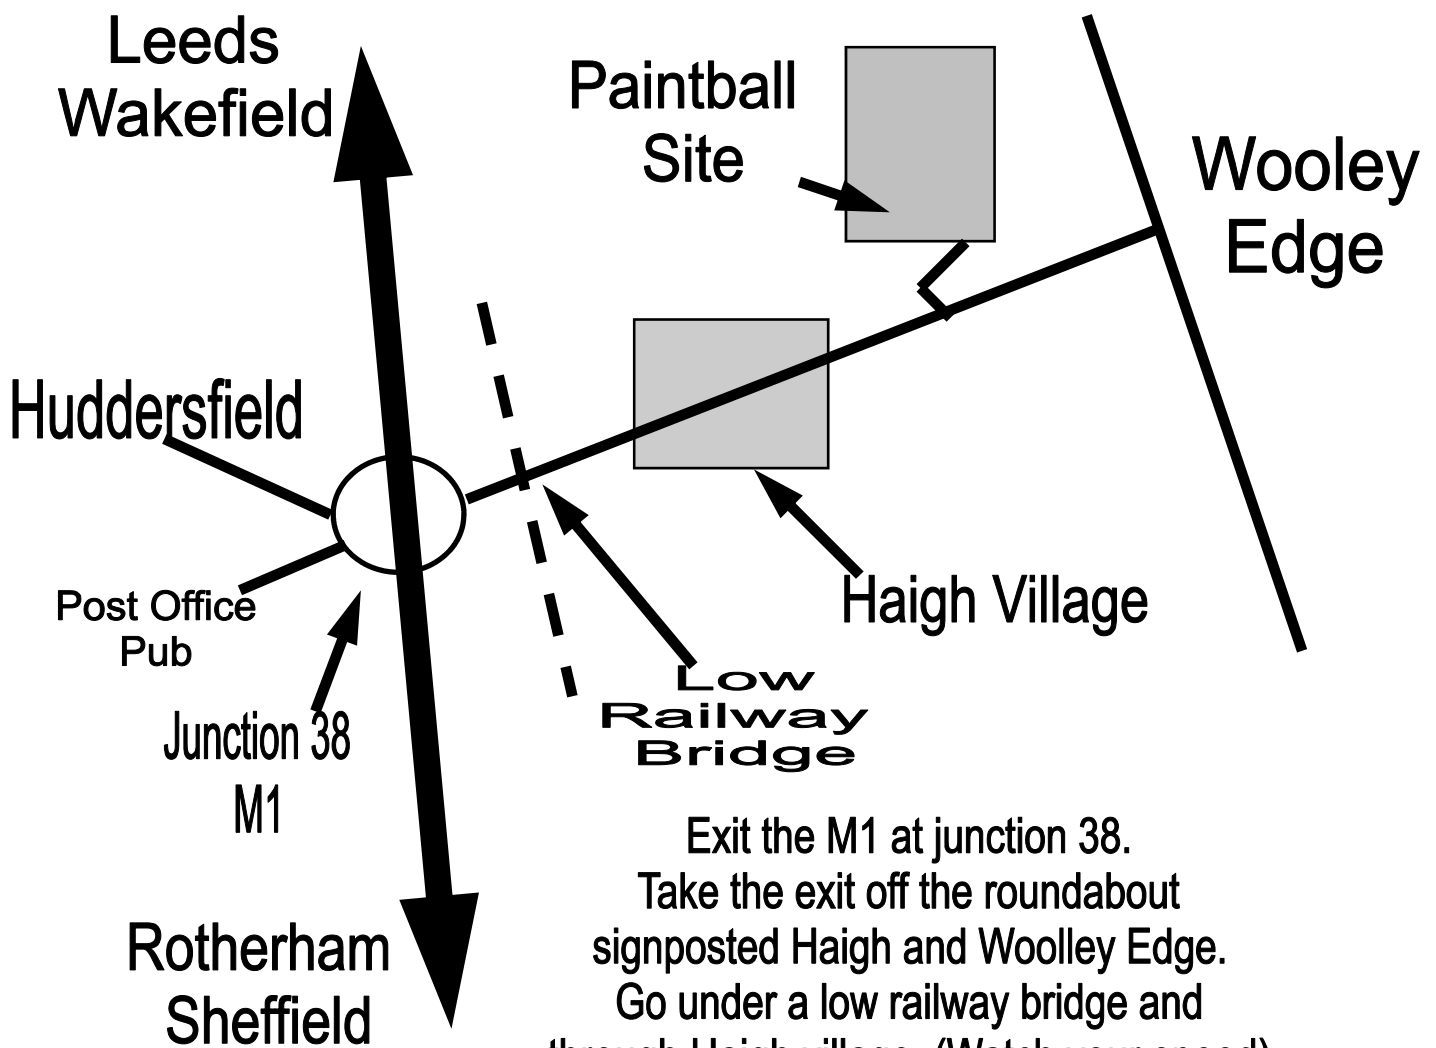

Directions to Powerplay Paintball Wakefield venue

Exit the M1 at junction 38.
Take the exit off the roundabout
signposted Haigh and Woolley Edge.
Go under a low railway bridge and
through Haigh village. (Watch your speed)
The entrance to the paintball site is on the
left hand side approx. 250mts after Haigh village