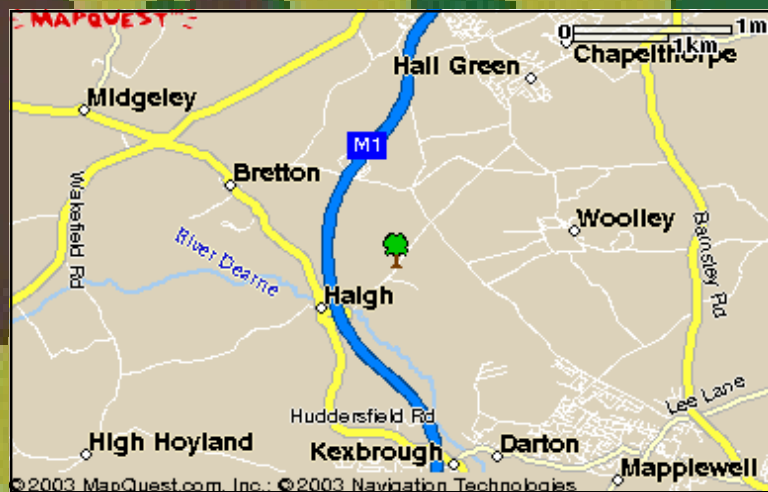

**L
O
C
K
A
N
D
L
O
A
D**

**L
O
C
K
A
N
D
L
O
A
D**

VENUE MAP AND DIRECTIONS

MAPS COURTESY OF
WWW.MAPQUEST.CO.UK

POWERPLAY—BRIGHOUSE

**LEAVE THE M62 AT JUNCTION 25.
(THIS IS THE JUNCTION NEAR HARSTHEAD MOOR SERVICES)
TAKE THE BRIGHOUSE ROAD (A644) AFTER 200MTS TURN RIGHT UP COAL PIT LANE.
THE ENTRANCE TO THE SITE IS ON THE RIGHT HAND SIDE ALMOST OPPOSITE THE REAR
ENTRANCE TO THE HOLIDAY INN HOTEL**

POWERPLAY—WAKEFIELD

**LEAVE THE M1 AT JUNCTION 38 AND TAKE THE EXIT SIGNPOSTED "WOOLLEY EDGE"
THIS WILL TAKE YOU THROUGH HAIGH VILLAGE ON HAIGH LANE.
N.B. IF YOU ARE IN A COACH THEN YOU MUST NOT USE THIS ROUTE DUE TO A LOW RAILWAY
BRIDGE. WHEN YOU HAVE PASSED THROUGH HAIGH VILLAGE THE ENTRANCE TO THE SITE IS
APPROX 250 MTS ON THE LEFT HAND SIDE. THE ENTRANCE IS THROUGH A FARM GATE AND
THEN TURN SHARP RIGHT AND FOLLOW THE TRACK TO THE CAR PARK AND SAFE AREA.**