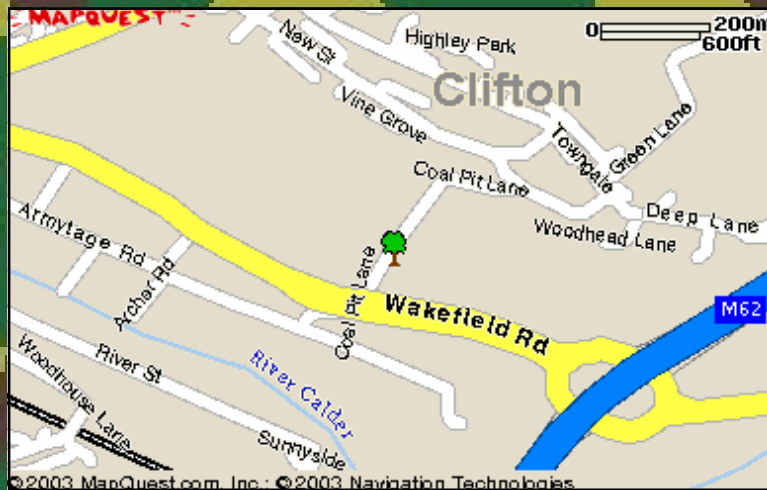

**L  
O  
C  
K  
A  
N  
D  
L  
O  
A  
D**

**L  
O  
C  
K  
A  
N  
D  
L  
O  
A  
D**

# VENUE MAP AND DIRECTIONS

MAPS COURTESY OF  
[WWW.MAPQUEST.CO.UK](http://WWW.MAPQUEST.CO.UK)

## POWERPLAY—BRIGHOUSE

**LEAVE THE M62 AT JUNCTION 25.  
(THIS IS THE JUNCTION NEAR HARSTHEAD MOOR SERVICES)  
TAKE THE BRIGHOUSE ROAD (A644) AFTER 200MTS TURN RIGHT UP COAL PIT LANE.  
THE ENTRANCE TO THE SITE IS ON THE RIGHT HAND SIDE ALMOST OPPOSITE THE REAR  
ENTRANCE TO THE HOLIDAY INN HOTEL**

## POWERPLAY—WAKEFIELD

**LEAVE THE M1 AT JUNCTION 38 AND TAKE THE EXIT SIGNPOSTED "WOOLLEY EDGE"  
THIS WILL TAKE YOU THROUGH HAIGH VILLAGE ON HAIGH LANE.  
N.B. IF YOU ARE IN A COACH THEN YOU MUST NOT USE THIS ROUTE DUE TO A LOW RAILWAY  
BRIDGE. WHEN YOU HAVE PASSED THROUGH HAIGH VILLAGE THE ENTRANCE TO THE SITE IS  
APPROX 250 MTS ON THE LEFT HAND SIDE. THE ENTRANCE IS THROUGH A FARM GATE AND  
THEN TURN SHARP RIGHT AND FOLLOW THE TRACK TO THE CAR PARK AND SAFE AREA.**