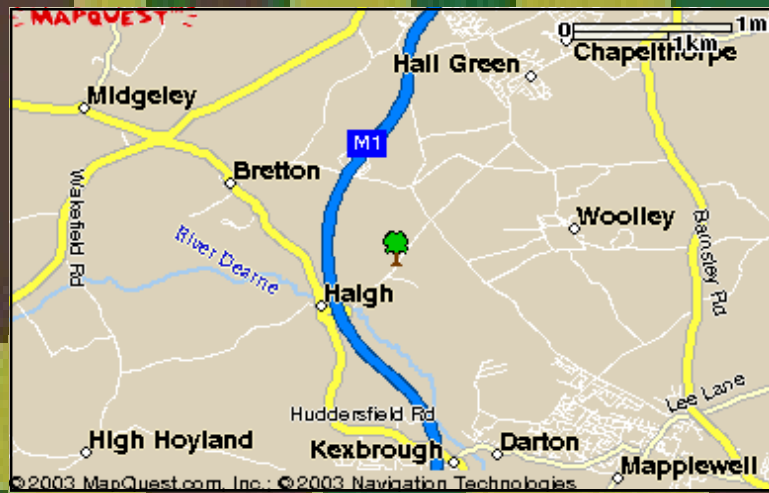

# VENUE MAP AND DIRECTIONS

MAPS COURTESY OF  
[WWW.MAPQUEST.CO.UK](http://WWW.MAPQUEST.CO.UK)

## POWERPLAY—BRIGHOUSE

**LEAVE THE M62 AT JUNCTION 25.  
(THIS IS THE JUNCTION NEAR HARSTHEAD MOOR SERVICES)  
TAKE THE BRIGHOUSE ROAD (A644) AFTER 200MTS TURN RIGHT UP COAL PIT LANE.  
THE ENTRANCE TO THE SITE IS ON THE RIGHT HAND SIDE ALMOST OPPOSITE THE REAR  
ENTRANCE TO THE HOLIDAY INN HOTEL**

## POWERPLAY—WAKEFIELD

**LEAVE THE M1 AT JUNCTION 38 AND TAKE THE EXIT SIGNPOSTED "WOOLLEY EDGE"  
THIS WILL TAKE YOU THROUGH HAIGH VILLAGE ON HAIGH LANE.  
N.B. IF YOU ARE IN A COACH THEN YOU MUST NOT USE THIS ROUTE DUE TO A LOW RAILWAY  
BRIDGE. WHEN YOU HAVE PASSED THROUGH HAIGH VILLAGE THE ENTRANCE TO THE SITE IS  
APPROX 250 MTS ON THE LEFT HAND SIDE. THE ENTRANCE IS THROUGH A FARM GATE AND  
THEN TURN SHARP RIGHT AND FOLLOW THE TRACK TO THE CAR PARK AND SAFE AREA.**